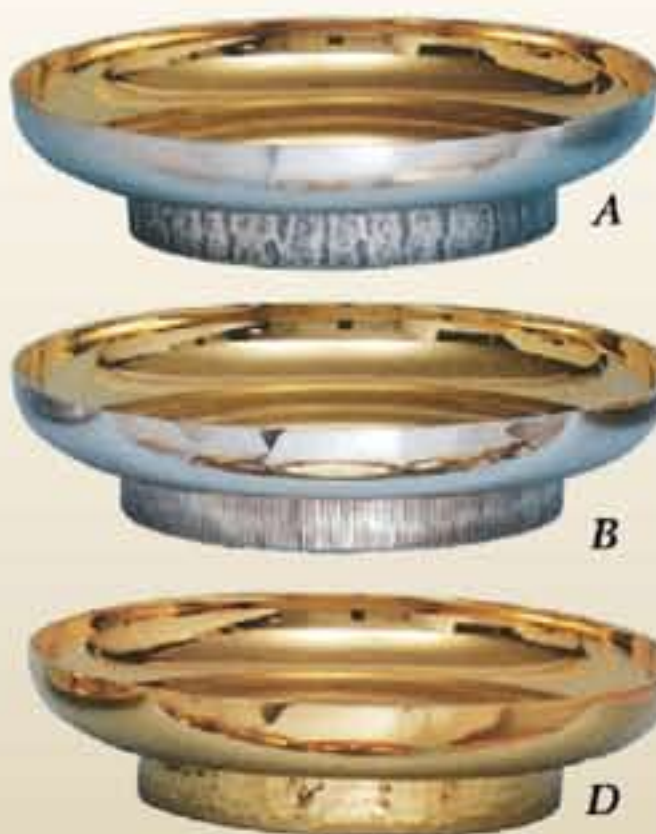

**5365  
Chalice**  
H 18cm  
11 cm cup  
Stainless Steel  
Gold Lined

**5060  
Chalice**  
H 20cm  
11 cm cup  
Brass Goldplated

**5062  
Open Ciboria**  
H 10cm  
15 cm cup  
350 hosts  
Brass Goldplated

**5061  
Ciboria**  
H 23cm  
12 cm cup  
270 hosts  
Brass Goldplated

**5366  
Ciboria**  
H 20cm  
12 cm cup  
Stainless Steel  
Gold Lined

**5367  
Open Ciboria**  
H 11cm  
16 cm cup  
350 hosts  
Stainless Steel  
Gold Lined

**5275  
Principal Chalice**  
H 18cm  
10 cm cup  
Brass Goldplated

available with  
pouring lip

**5275-1  
Serving Chalices**  
H 13cm  
8 cm cup  
Brass Goldplated

**5075  
Memorial Chalice**  
H 16cm  
10 cm cup  
Hand Hammered

**A/B/D  
Footed Bowl Patens**  
Hand Hammered  
texture on rings  
15, 17 & 18cm  
Silverplated Gold Lined

**C  
Dish type Paten**  
smooth finish  
14, 16 & 18cm  
Silverplated Gold Lined

**E  
Scale Paten with ring**  
smooth finish  
14, 16 & 18cm  
Silverplated Gold Lined