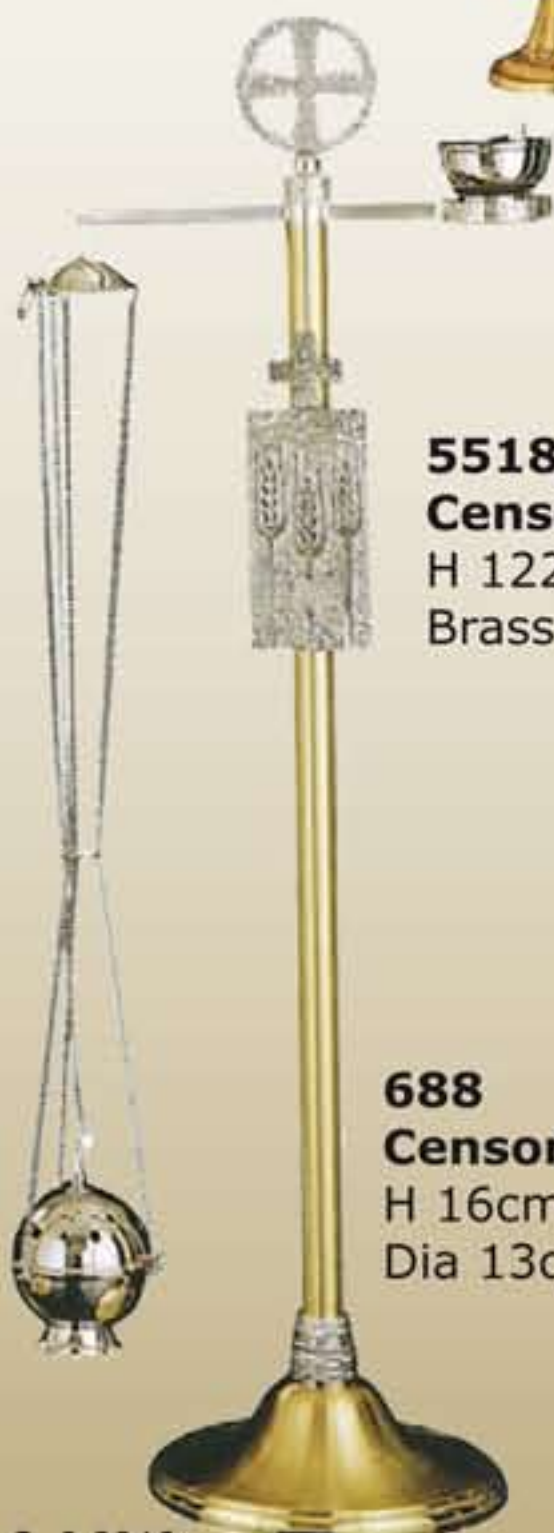

**5557 Censor & Boat**  
H 24cm H 6cm  
Dia 11cm Dia 10cm  
Brass or Silverplated

**5534 Sanctuary Lamp**  
(Glass not included)  
H 11cm  
W 12cm  
Stainless Steel

**AS-356-3 Candlestick**  
H 30cm  
Brass or Silverplated

**AS-356-1 Candlestick**  
H 28cm  
Brass or Silverplated

**5542 Censor & Boat**  
H 24cm H 16cm  
Dia 14cm Dia 10cm  
Brass

**5502 Glass Cruet Set**  
Stainless Steel Tray  
H 24 x 15 x 17cm

**AS-356-2 Altar Cross**  
H 70cm  
Brass or Silverplated

[www.sarks.com.au](http://www.sarks.com.au)  
[sarks@ozemail.com.au](mailto:sarks@ozemail.com.au)  
**T: 02 9798 7846**

**5522 Candlestick**  
H 112cm  
Brass finish

**5518 Censer Stand**  
H 122cm  
Brass finish

**688 Censor & Boat**  
H 16cm  
Dia 13cm Dia 9cm

**5536 Processional Crucifix**  
Crucifix only  
H 61cm W 37cm  
Pole 142cm  
Brass finish

**5519 Lectern**  
H 127cm  
Brass finish

**930 Candlestick**  
H 107cm  
Base 30cm  
Brass