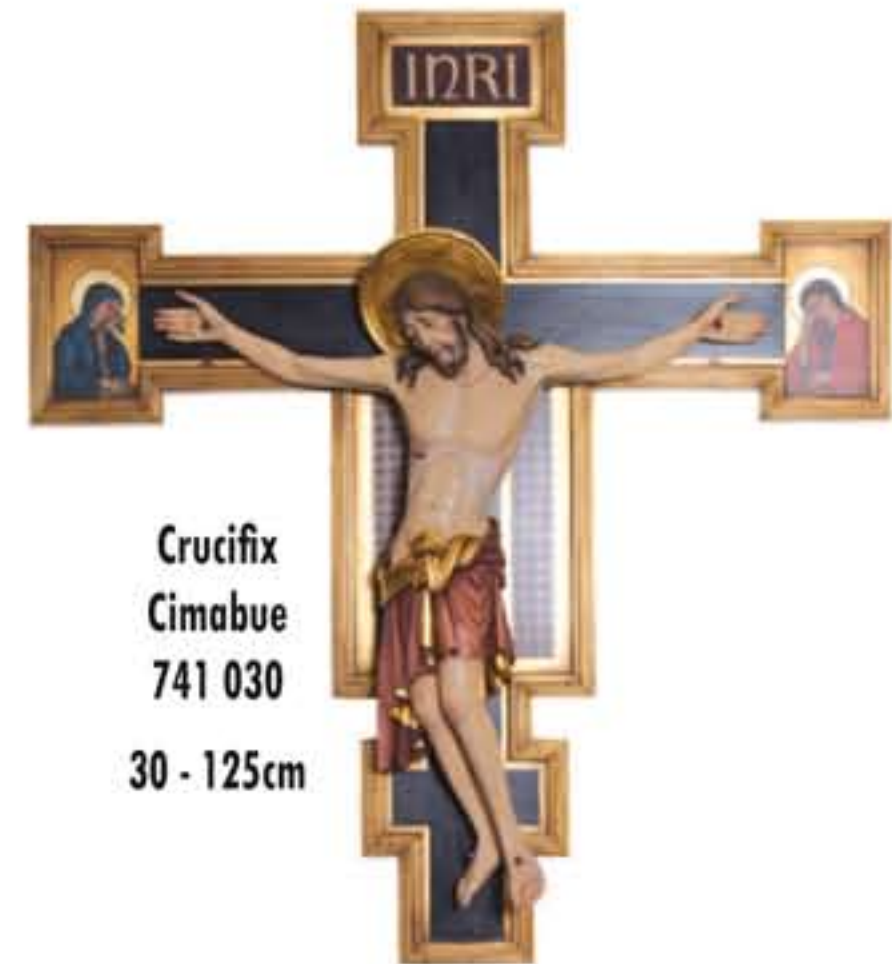

Crucifix Cimabue 741 030 30 - 125cm

PAUL A. SARKS & SON

E: sarks@ozemail.com.au T: 02 9798 7846

536 - 540 PARRAMATTA ROAD

ASHFIELD NSW 2131

www.sarks.com.au

ELLEGRINI